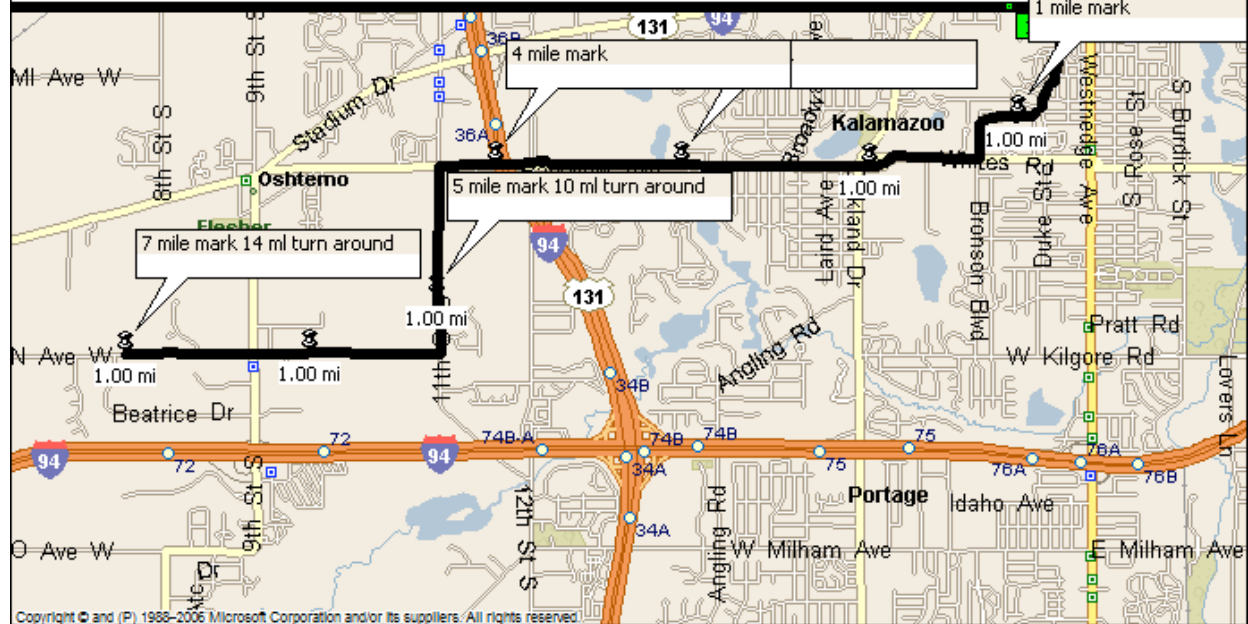

street/ east on Maple/ right-south on Bronson Blvd/right-west on Whites Rd, stay to left onto Parkview/left-south on 11th, 10 miles turn around west on "N" Ave to 14 milers turn around just before Beatrice Dr

Start at YMCA Maple St. go east on Maple/right-south on Bronson Blvd/right-west on Whites Rd/stay left on Parkview Ave/left-south on 11th St/10 mile turn around is near Lighthouse Church/right-west on "N" Ave/14 mile turn around is near Beatrice Dr